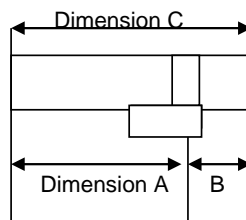

Schematic Diagram of CP17