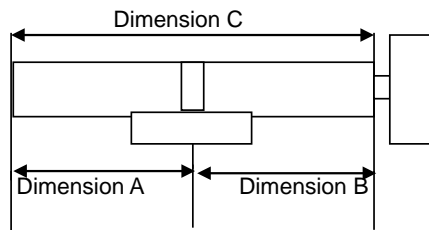

Bramah Security Equipment Ltd - 31 Oldbury Place, London W1U 5PT

BRAMAH PRODUCT RANGE

Retail Price List Not Including Vat From 29th February 2012 - (Note: all locks are without keys)

PROFILE CYLINDER RANGE - 22mm SWISS STYLE

Standard Finishes are Nickel, Brass, BMA. Specials Polished Chrome and Black.

Product Code	RRP £ Without Keys
Profile Cylinders (Swiss 22mm Type)	
CP27 Double sided profile cylinder - 14 slided	102.77
CP17 Single sided profile cylinder - 7 slided	78.00
CP17K Single sided profile cylinder -with turnknob - 7 slided	111.00

Options Profile Cylinder Range	
Knobturn Options (included in base product price) - Common shaft, Interchangeable top.	
P014/13 T Knob	27.95
Avon Round Knob (49mm Dia.) with green arrow to open, marked on.	53.22
Escutcheons (add to base product price)	
P011/40 50mm Diameter.3mm Thick.22mm Profile Escutcheon (SINGLE)	18.75
7541 PK L8130 - 758 Double Escutcheons (Suitable with Adams Rite, Taylor and Imperial Locks) - Bolt Thru - SS/Al.	42.09
5380C/R Escutcheon - 22mm Round Concealed Bolt Fixed Cylinder Roses Price per pair. SS.	13.07
Z	
5380C.2 Escutcheon - 22mm Round Concealed Bolt Fixed Cylinder Roses Price per pair. Brass.	28.22
MS/RZ	

MEASUREMENTS USED WHEN SPECIFYING A BRAMAH 22mm PROFILE CYLINDER

Schematic Diagram of CP27 and CP17K