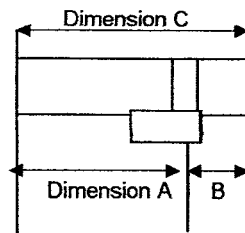

Schematic Diagram of CP17

Sales and Administration

Telephone 08700 272624

Fascimile 020 7935 2779