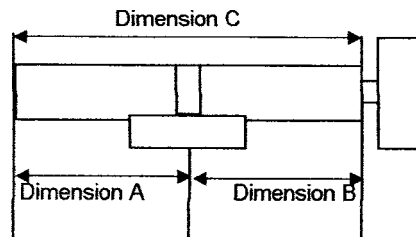

Bramah Security Equipment Ltd - 31 Oldbury Place, London W1U 5PT

BRAMAH PRODUCT RANGE

Retail Price List Not Including Vat From 31st January 2007 - (Note: all locks are without keys)

PROFILE CYLINDER RANGE - 22mm SWISS STYLE

Standard Finishes are Nickel, Brass, BMA. Specials Polished Chrome and Black.

Product Code	RRP £ Without Keys
Profile Cylinders (Swiss 22mm Type)	
CP27	Double sided profile cylinder - 14 slided
CP17	Single sided profile cylinder - 7 slided
CP17K	Single sided profile cylinder -with turnknob - 7 slided

Options	Profile Cylinder Range	RRP £ Without Keys
Knobturn Options (included in base product price) - Common shaft, Interchangeable top.		
P014/13	T Knob	20.00
Avon	Round Knob (49mm Dia.) with green arrow to open, marked on.	40.00
Escutcheons (add to base product price)		
P011/40	50mm Diameter.3mm Thick.22mm Profile Escutcheons	8.03
7541	PK L8130 - 758 Double Escutcheons (Suitable with Adams Rite, Taylor and Imperial Locks) - Bolt Thru - SS/Al.	35.28
5380C/RZ	Escutcheon - 22mm Round Concealed Bolt Fixed Cylinder Roses Price per unit. SS.	4.73
5380C.2MS/RZ	Escutcheon - 22mm Round Concealed Bolt Fixed Cylinder Roses Price per unit. Brass.	7.67

MEASUREMENTS USED WHEN SPECIFYING A BRAMAH 22mm PROFILE CYLINDER

Schematic Diagram of CP27 and CP17K